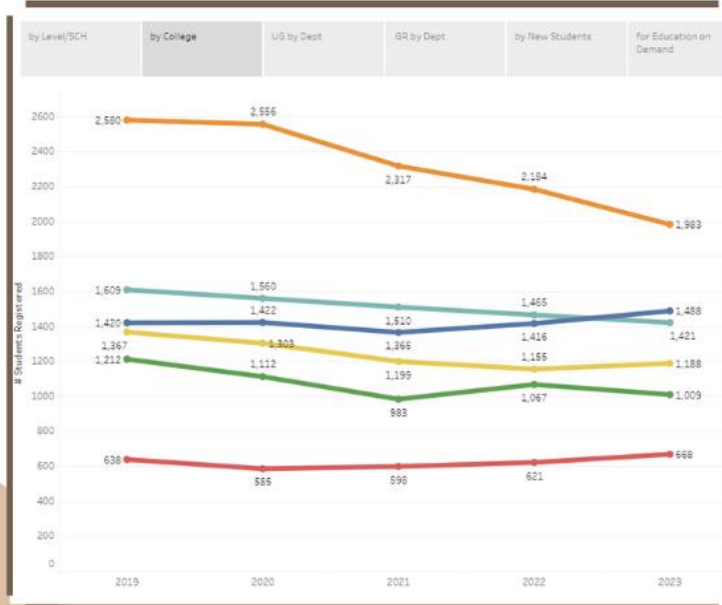

# Fall Registration Dashboard

Did you know you can start tracking student registration for this coming Fall 2024 Semester?

<https://analytics.wtamu.edu/registration/>

## Registration Dashboard

The Registration Dashboard runs year-round. Starting this week, the Fall 2024 Registration dashboard has launched. This dashboard will track registration statistics week by week for 19 weeks. A historical trend line is available going back 6 years, 2017. At this time registration for summer semesters are also available, and during the end of the fall semester the Spring Registration is available for tracking.

There are several unique features which are available in the tabs across the top of the dashboard. A breakdown by semester credit hours, college, department (Undergrad and Graduate), new student category, education on demand, race and ethnicity, and finally, a historical view over all the weeks seen on one screen.